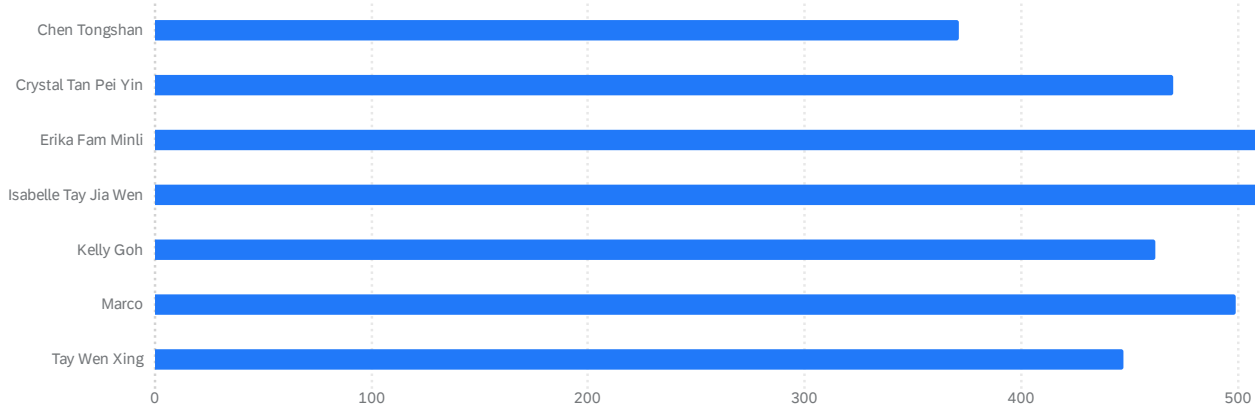

Dear SMUSA members, We have 7 candidates for SMUSA Elections 2023. To vote, simply tick the box (computer) or click on the picture (mobile). You may vote for a maximum of 7 candidates. Every vote matters so make your vote count! 1,101 ⓘ